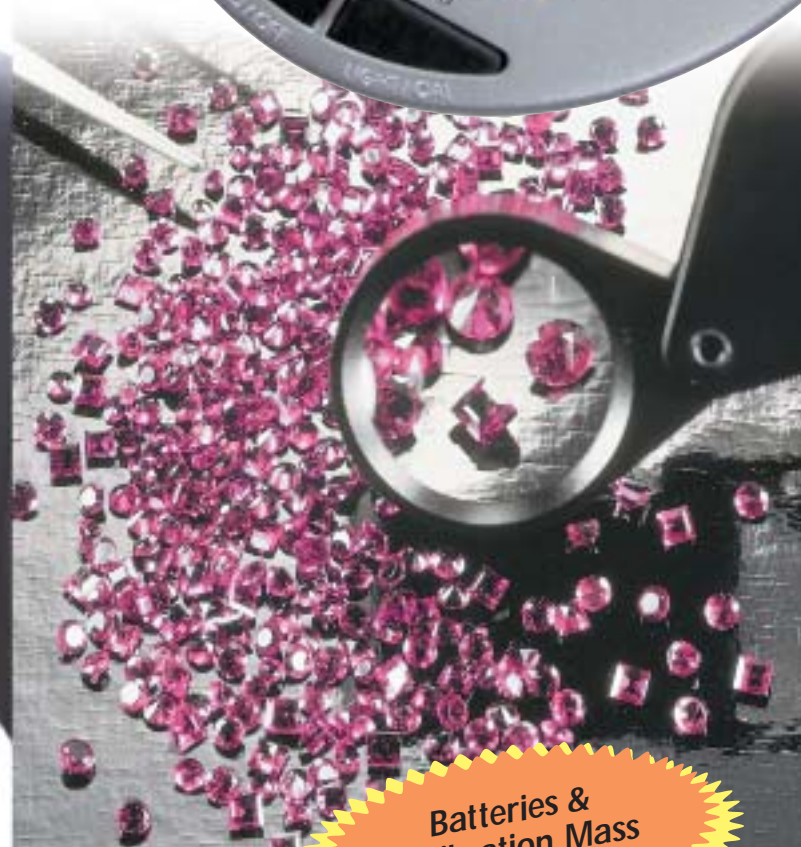

Compact Scale

HJ-150

HJ-150 compact scale is suitable to carry with you anywhere in your pocket, bag or briefcase!

Batteries &
Calibration Mass
Included

A&D ...Clearly a Better Value
A&D Company, Limited

HJ-150

/ Compact Design

Easy to carry in your pocket, bag or briefcase and measurement can be done even in extremely cramped conditions (66 x 98mm)

/ Light Weight

Only 100g in weight (including batteries)

/ Selectable Weighing Unit

/ Tare Function

One touch tare function enables the user to use a container for net weighing

/ Battery Operation

Uses 2 AAA alkaline batteries for easy transportation

/ Auto Power Off Function

To save battery consumption for a long battery life, it automatically turns itself off after 30 seconds of the display showing "0.0g", and after 2 minutes when the weighing is stable

/ Large LCD Display

Easy to read the 8mm high 7-segment LCD to prevent reading errors

/ Backlight Function

Beautiful blue backlight makes reading the display easy even in dark weighing conditions

/ Standard Calibration Mass