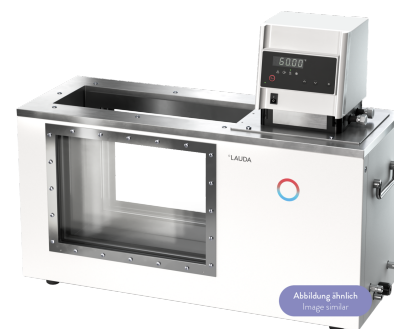

PRODUCT DATA SHEET

Standing: 2021-07-20

LAUDA Proline PV 36

Clear-view thermostat 230 V; 50/60 Hz

Part Number: L001534

Features

- Thermostatic bath/circulator with latest microprocessor technology and installed cooling coil
- Easily readable green LED display for temperature
- User-friendly menu guidance with simplest 3-key operation
- EasyUse system for simple operation of the whole unit
- SelfCheck Assistant for system diagnosis
- Fully electronic continuous controller with PID action for internal & external control
- PowerAdapt system for the use of the maximum possible amount of heat permitted by the power supply system
- Low-level and adjustable over-temperature protection with acoustic alarm for use with flammable and non-flammable liquids
- LAUDA Varioflex pump (pressure) with 8 selectable levels
- Option for upgrading with up to 2 interfaces (RS 232/485, Profibus, analogue or contact modules, Ethernet-USB module)
- Measuring chamber with big windows front and back
- Pump connectors on the side and in the back, installed bypass
- Bath vessel made of stainless steel (insulated, with handles and drain tap)

Working temperature min.
30 °C

Working temperature max.
230 °C

PRODUCT DATA SHEET

Standing: 2021-07-20

LAUDA Proline PV 36

Clear-view thermostat 230 V; 50/60 Hz

Part Number: L001534

Technical Features (according to DIN 12876)

Working temperature range	30 ... 230 °C
Working temperature range with external cooling	20 ... 230 °C
Operating temperature range	0 ... 230 °C
Ambient temperature range	5 ... 40 °C
Temperature stability	0.01 ± K
Heater power max.	3.6 kW
Power consumption	16 A
Power consumption max.	3.7 kW
Pump Pressure max.	0.8 bar
Pump flow rate pressure max.	25 L/min
Bath volume min. / max.	28.0 / 36.0 L
Size of bath (W x D x H)	585 x 135 x 320 mm
Overall dimensions (WxDxH)	1040 x 282 x 590 mm
Power supply	230 V; 50/60 Hz
Power plug	Power cord with angled plug (CEE7/7)