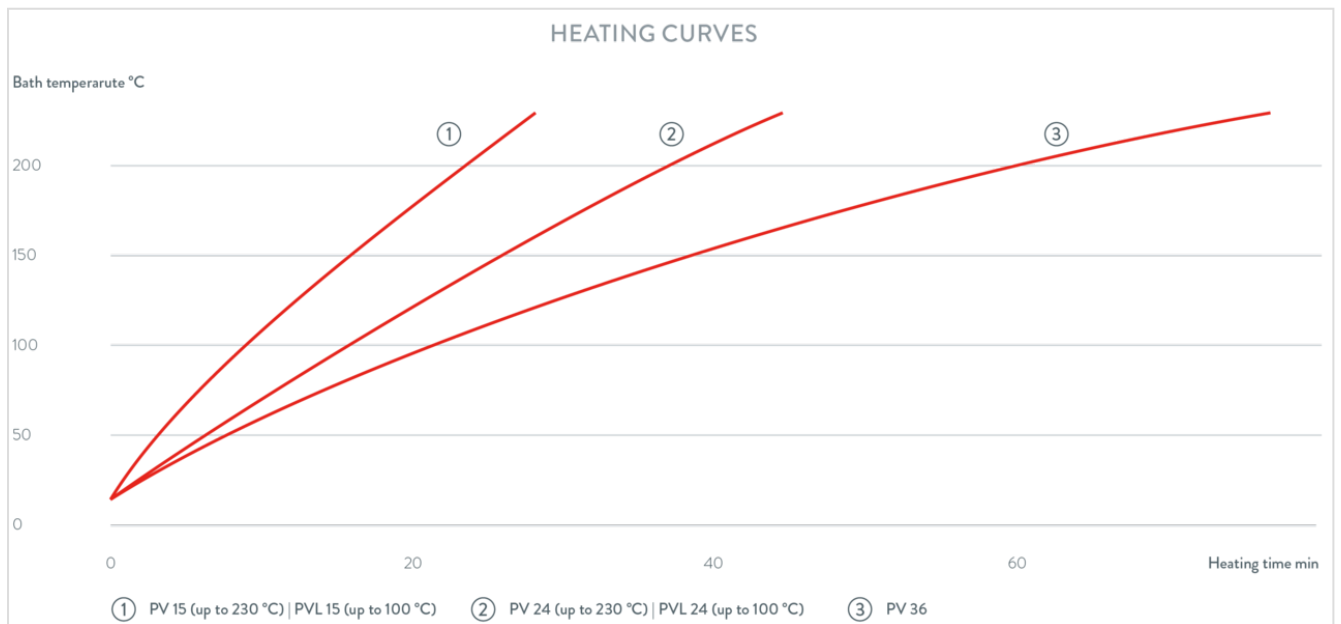

PRODUCT DATA SHEET

Standing: 2021-07-20

LAUDA Proline PV 36

Clear-view thermostat 230 V; 50/60 Hz

Part Number: L001534