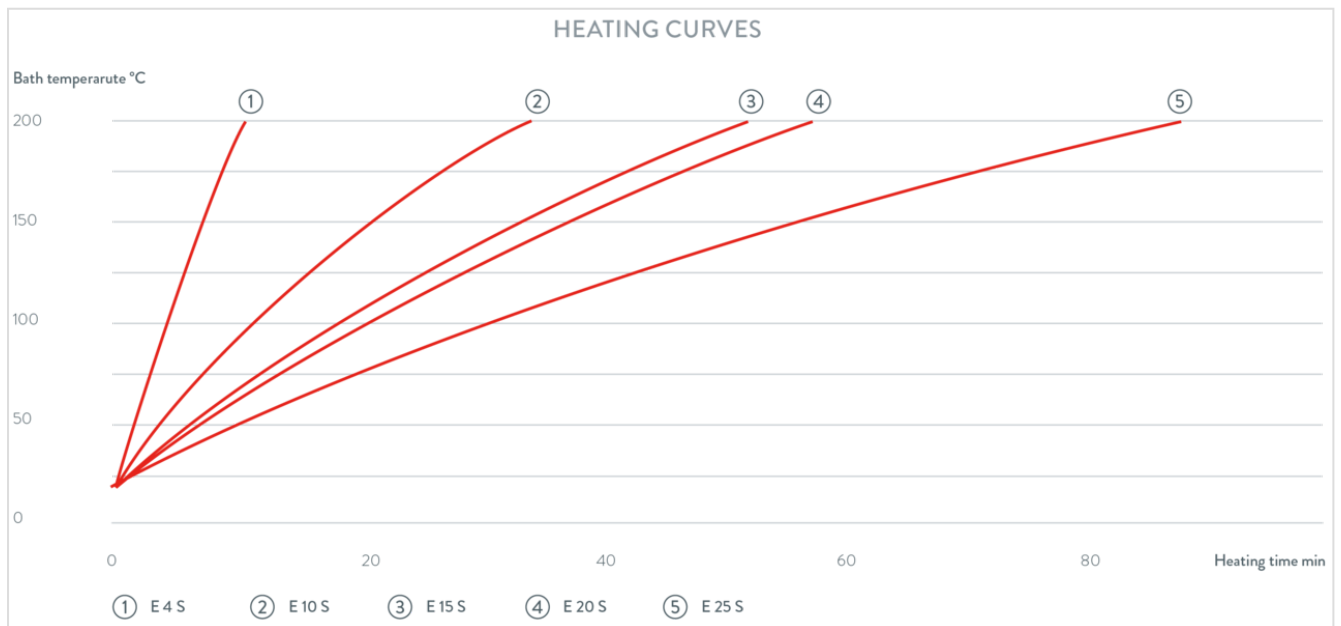

PRODUCT DATA SHEET

Standing: 2021-07-21

LAUDA ECO E 10 S

Heating thermostat 230 V; 50/60 Hz

Part Number: L001085