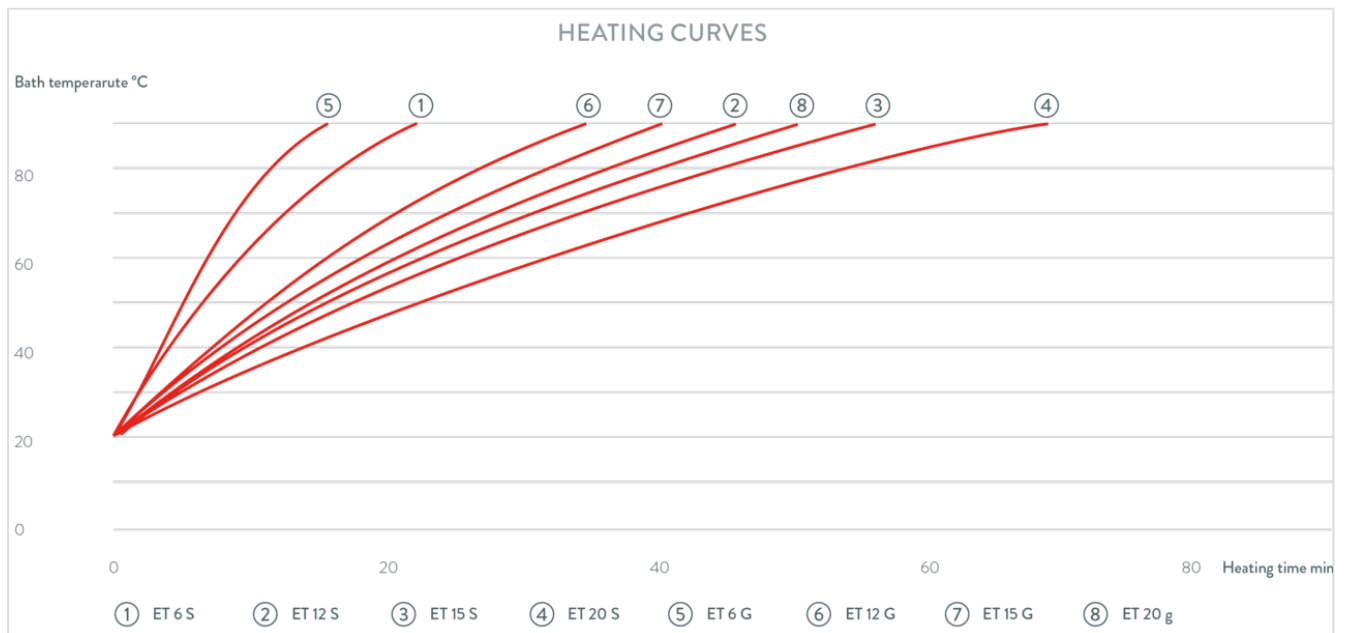

PRODUCT DATA SHEET

Standing: 2021-07-21

LAUDA ECO ET 6 G

Heating thermostat 230 V; 50/60 Hz

Part Number: L001100