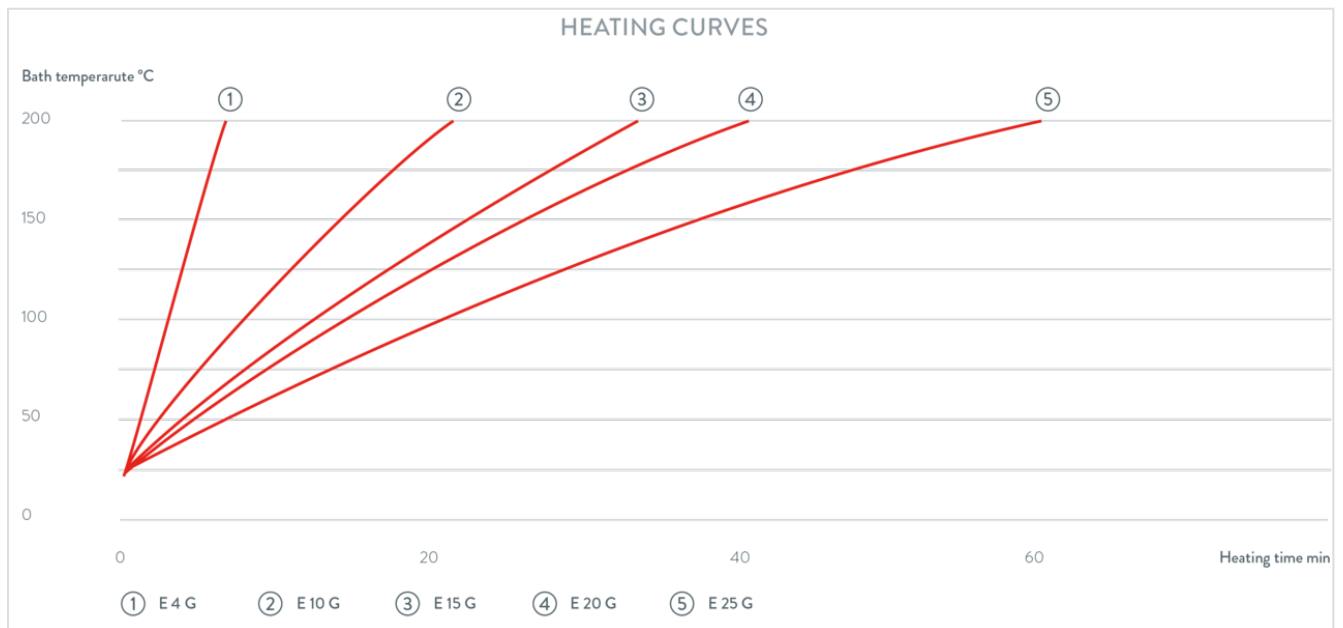

PRODUCT DATA SHEET

Standing: 2021-07-21

LAUDA ECO E 10 G

Heating thermostat 230 V; 50/60 Hz

Part Number: L001091