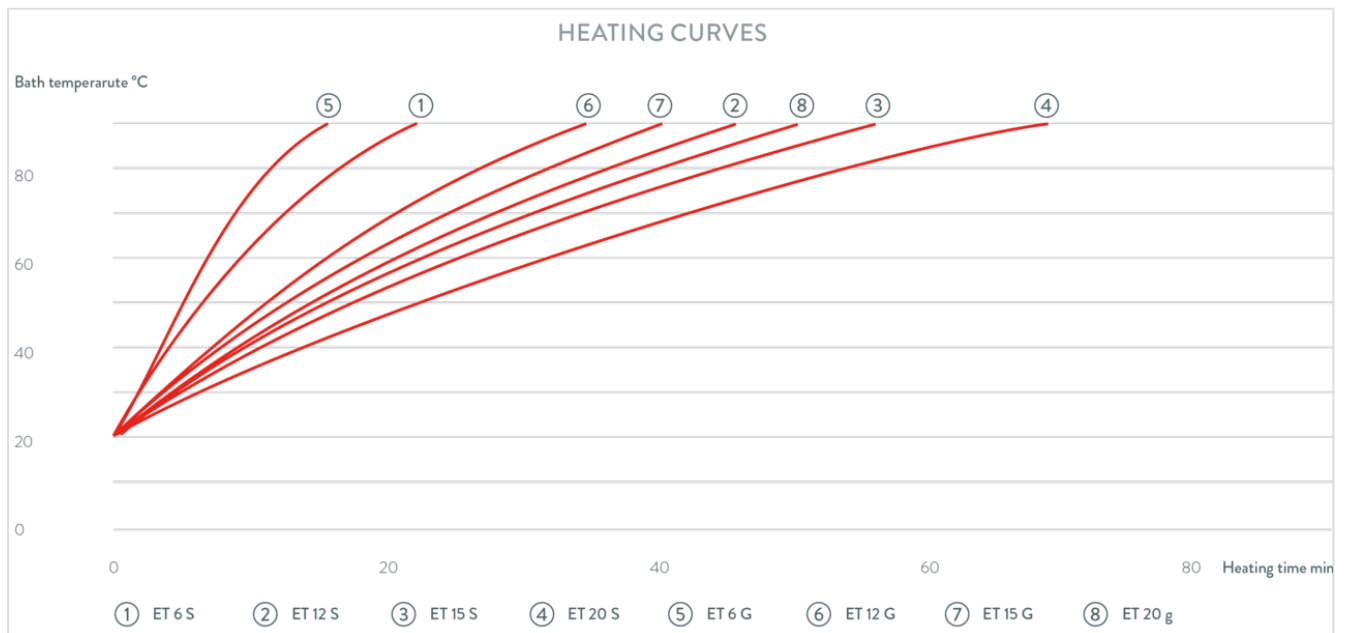

PRODUCT DATA SHEET

Standing: 2021-07-21

LAUDA ECO ET 6 S

Heating thermostat 230 V; 50/60 Hz

Part Number: L001096