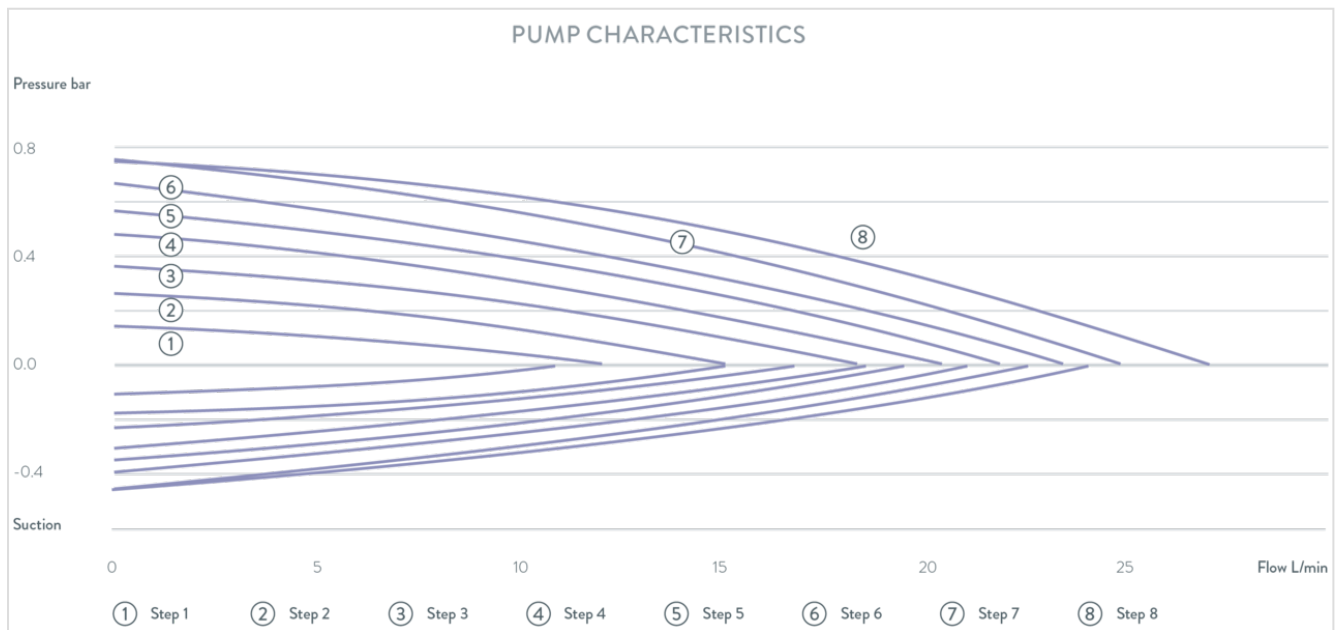

Technical Features (according to DIN 12876)

Working temperature range	30 ... 300 °C
Working temperature range with external cooling	20 ... 300 °C
Operating temperature range	-30 ... 300 °C
Ambient temperature range	5 ... 40 °C
Temperature stability	0.01 ± K
Heater power max.	3.6 kW
Power consumption	16 A
Power consumption max.	3.7 kW
Pump Pressure max.	0.7 bar
Pump flow rate pressure max.	25 L/min
Overall dimensions (WxDxH)	320 x 185 x 400 mm
Power supply	230 V; 50/60 Hz
Power plug	Power cord with angled plug (CEE7/7)

Standard accessories

- 4 screw caps, 4 closing plugs
- 2 nipples 13 mm for pump connectors

PRODUCT DATA SHEET

Standing: 2021-07-20

LAUDA Proline PB

Bridge thermostat 230 V; 50/60 Hz

Part Number: L001542

Reserve technical changes