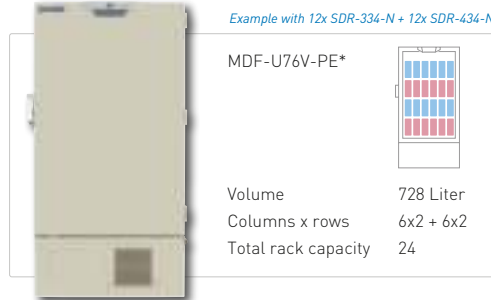

MDF-U76V-PE*

Volume 728 Liter
Columns x rows 6x2 + 6x2
Total rack capacity 24

*Sales of this model has been discontinued.

ALUMINIUM RACK SOLUTIONS

Vertical rack type	Box type	Rack/quantity Aluminium	Freezer layout (Columns x Rows)	Total boxes	Rack dimensions*			Maximum box dimensions		
					Width	Depth	Height	Footprint of box max width*	Lid of box max width*	Box height max height*
MDF-U55V-PE										
with trays	2 inch	4 x HCS-519	2x2	352	280	560	640	133	136	53
with trays	2 inch	8 x HCS-5584 + 8 x HCS-6564	4x2 + 4x2	352	140	560	290/339	130	133	52
side opening	2 inch	8 x NIR-220U + 8 x NIR-224U	4x2 + 4x2	352	139	559	279/334	130	133	52
with trays	3 inch	8 x HCS-4804 + 8 x HCS-3804	4x2 + 4x2	224	140	560	340/279	130	133	75
side opening	3 inch	8 x NIR-316U + 8 x NIR-312U	4x2 + 4x2	224	139	559	324/279	135	135	75
MDF-U76V-PE										
with trays	2 inch	6 x HCS-519	3x2	528	280	560	640	133	136	53
with trays	2 inch	12 x HCS-5584 + 12 x HCS-6564	6x2 + 6x2	528	140	560	290/339	130	133	52
side opening	2 inch	12 x NIR-220U + 12 x NIR-224U	6x2 + 6x2	528	139	559	279/334	130	133	52
with trays	3 inch	12 x HCS-4804 + 12 x HCS-3804	6x2 + 6x2	336	140	560	340/279	130	133	75
side opening	3 inch	12 x NIR-316U + 12 x NIR-312U	6x2 + 6x2	336	139	559	324/279	135	135	75

STAINLESS STEEL RACK SOLUTIONS

Vertical rack type	Box type	Rack/quantity Stainless steel	Freezer layout (Columns x Rows)	Total boxes	Rack dimensions*			Maximum box dimensions		
					Width	Depth	Height	Footprint of box max width*	Lid of box max width*	Box height max height*
MDF-U55V-PE										
with trays	2 inch	8 x SDR-524-N + 8 x SDR-624-N	4x2 + 4x2	352	139.45	565.4	288.79 / 325.12	134	137	54 / 52
side opening	2 inch	8 x SUR-524-N + 8 x SUR-624-N	4x2 + 4x2	352	139.7	569.72	279.65 / 320.29	136	137	54 / 52
with trays	3 inch	8 x SDR-334-N + 8 x SDR-434-N	4x2 + 4x2	224	139.45	565.4	250.69 / 320.54	134	137	78
side opening	3 inch	8 x SUR-334-N + 8 x SUR-434-N	4x2 + 4x2	224	139.7	569.72	244.85 / 320.29	136	137	78
MDF-U76V-PE										
with trays	2 inch	24 x SDR-624-N	6x4	576	139.45	565.4	325.12	134	137	52
side opening	2 inch	24 x SUR-624-N	6x4	576	139.7	569.72	320.29	136	137	52
with trays	3 inch	12 x SDR-334-N + 12 x SDR-434-N	6x2 + 6x2	336	139.45	565.4	250.69 / 320.29	134	137	78
side opening	3 inch	12 x SUR-334-N + 12 x SUR-434-N	6x2 + 6x2	336	139.7	569.72	244.85 / 320.29	136	137	78

* Unit: mm