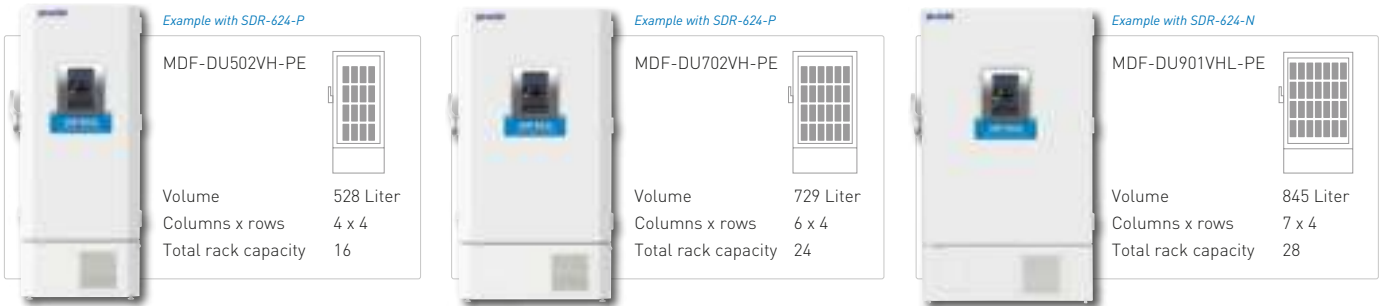

UPRIGHT FREEZER INVENTORY RACKS

Models: MDF-DU502VH-PE | MDF-DU702VH-PE | MDF-DU901VHL-PE

ALUMINIUM RACK SOLUTIONS

Vertical rack type	Box type	Rack/quantity Aluminium	Freezer layout (Columns x Rows)	Total boxes	Rack dimensions*			Maximum box dimensions		
					Width	Depth	Height	Footprint of box max width*	Lid of box max width*	Box height max height*
MDF-DU502VH-PE										
with trays	2 inch	4 x HCS-296	2x2	384	280	560	685	133	136	52
with trays	2 inch	16 x HCS-6564	4x4	384	140	560	339	130	133	52
side opening	2 inch	16 x NIR-224U	4x4	384	139	559	334	135	135	52
with trays	3 inch	16 x HCS-4804	4x4	256	140	560	320	130	133	75
side opening	3 inch	16 x NIR-316U	4x4	256	139	560	334	135	135	75
MDF-DU702VH-PE										
with trays	2 inch	6 x HCS-296	3x2	576	280	560	685	133	136	52
with trays	2 inch	24 x HCS-6564	6x4	576	140	560	339	130	133	52
side opening	2 inch	24 x NIR-224U	6x4	576	139	559	334	135	135	52
with trays	3 inch	24 x HCS-4804	6x4	384	140	560	320	130	133	75
side opening	3 inch	24 x NIR-316U	6x4	384	139	559	324	135	135	75
MDF-DU901VHL-PE										
with trays	2 inch	14 x HCS-5584 + 14 x HCS-6564	7x2 + 7x2	616	140	560	290/339	130	133	52
side opening	2 inch	14 x NIR-220U + 14 x NIR-224U	7x2 + 7x2	616	139	559	279/334	130	133	52
with trays	3 inch	14 x HCS-4804 + 14 x HCS-3804	7x2 + 7x2	392	140	560	340/279	130	133	75
side opening	3 inch	14 x NIR-316U + 14 x NIR-312U	7x2 + 7x2	392	139	559	324/279	135	135	75