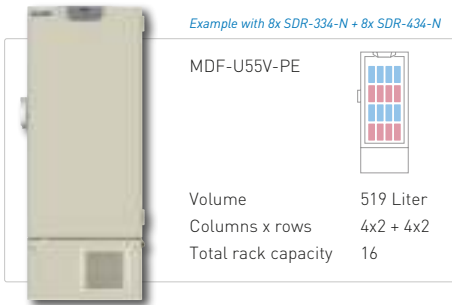

* Unit: mm

NIR-220U

HCS-32-5584/143

SUR-524-N

SDR-334-N

UPRIGHT FREEZER INVENTORY RACKS

Models: MDF-U55V-PE | MDF-U76V-PE

MDF-U55V-PE