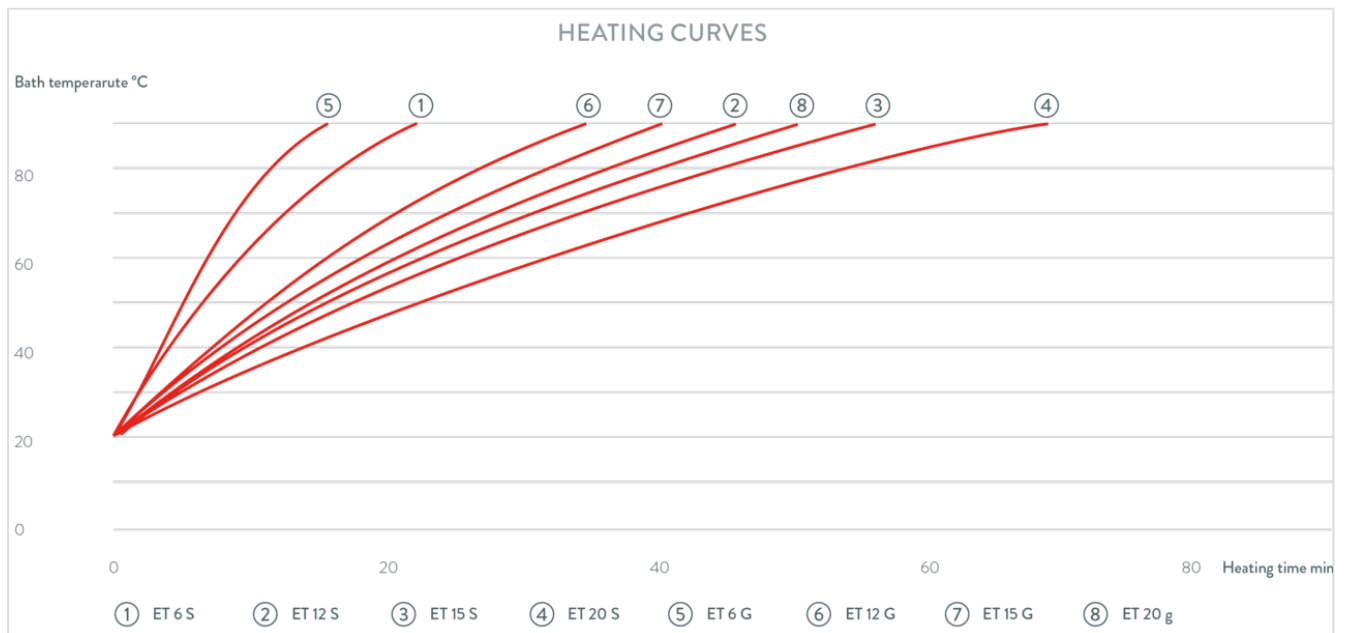

PRODUCT DATA SHEET

Standing: 2021-07-21

LAUDA ECO ET 12 S

Heating thermostat 230 V; 50/60 Hz

Part Number: L001097