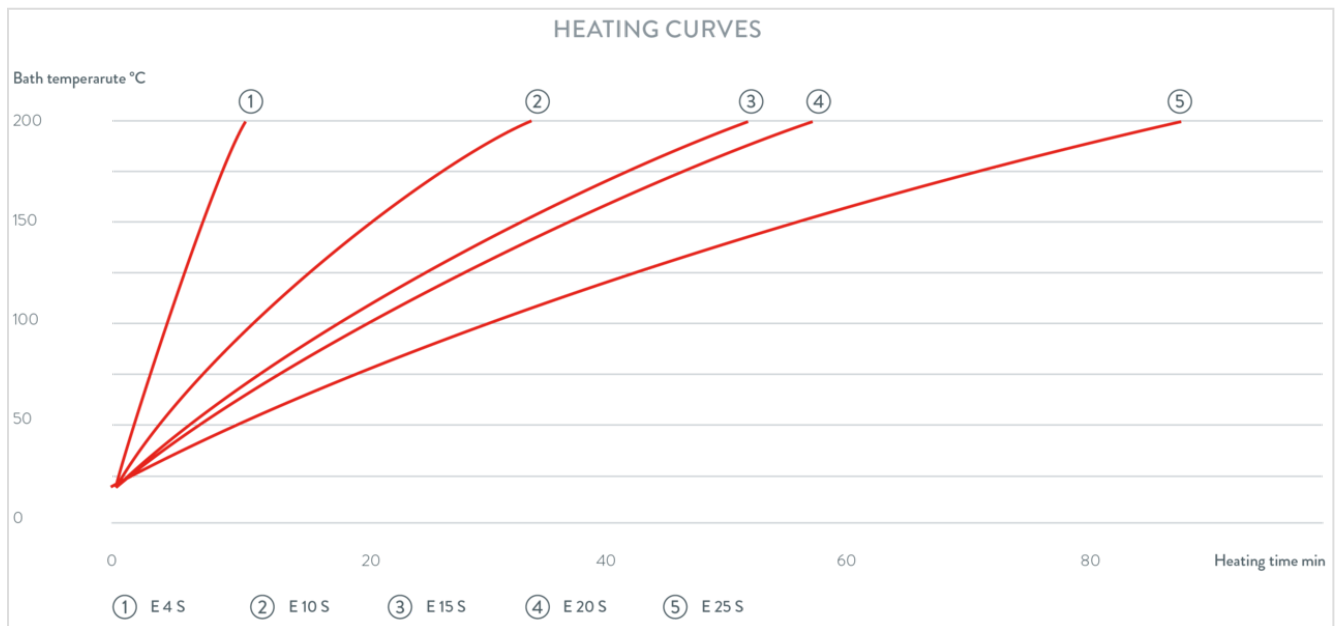

PRODUCT DATA SHEET

Standing: 2021-07-21

LAUDA ECO E 40 S

Heating thermostat 230 V; 50/60 Hz

Part Number: L001089