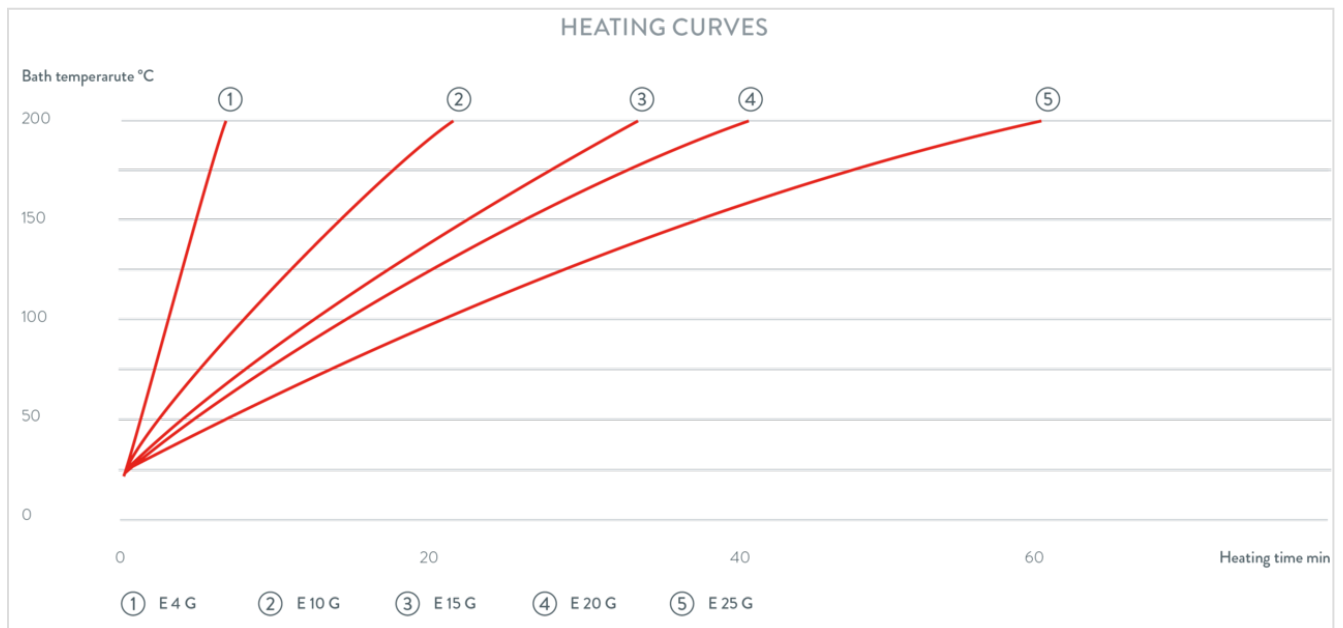

PRODUCT DATA SHEET

Standing: 2021-07-21

LAUDA ECO E 40 G

Heating thermostat 230 V; 50/60 Hz

Part Number: L001095

Reserve technical changes