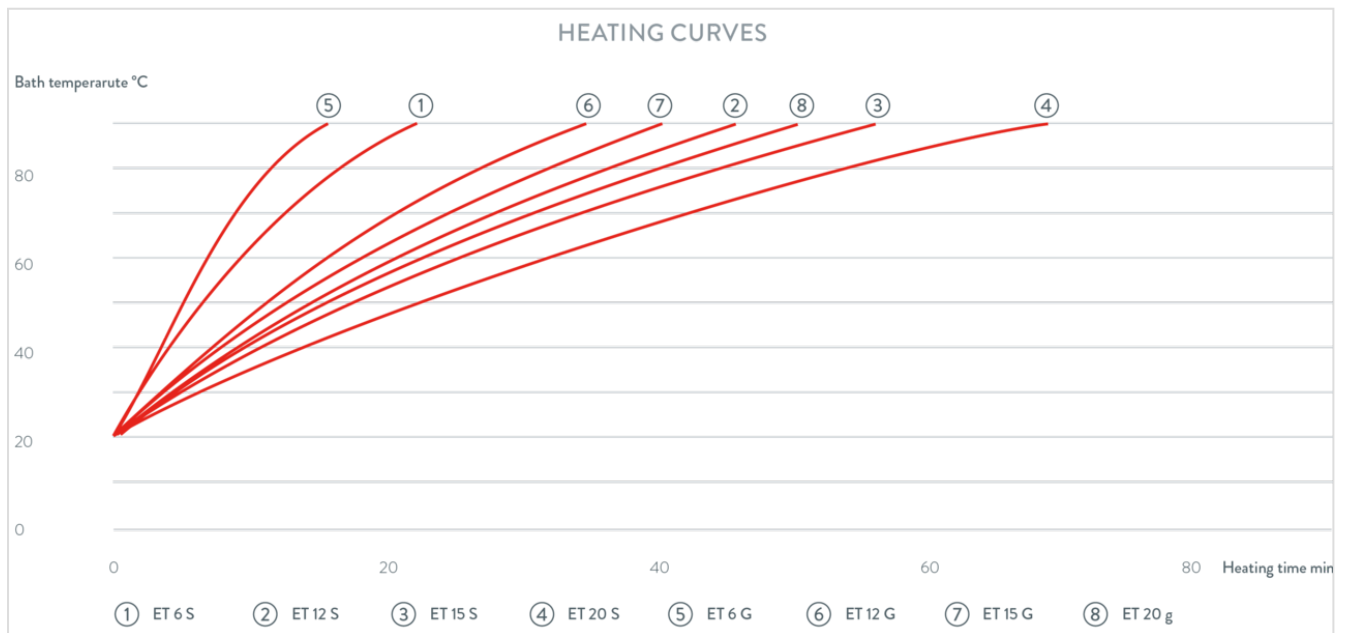

PRODUCT DATA SHEET

Standing: 2021-07-21

LAUDA ECO ET 12 G

Heating thermostat 230 V; 50/60 Hz

Part Number: L001101